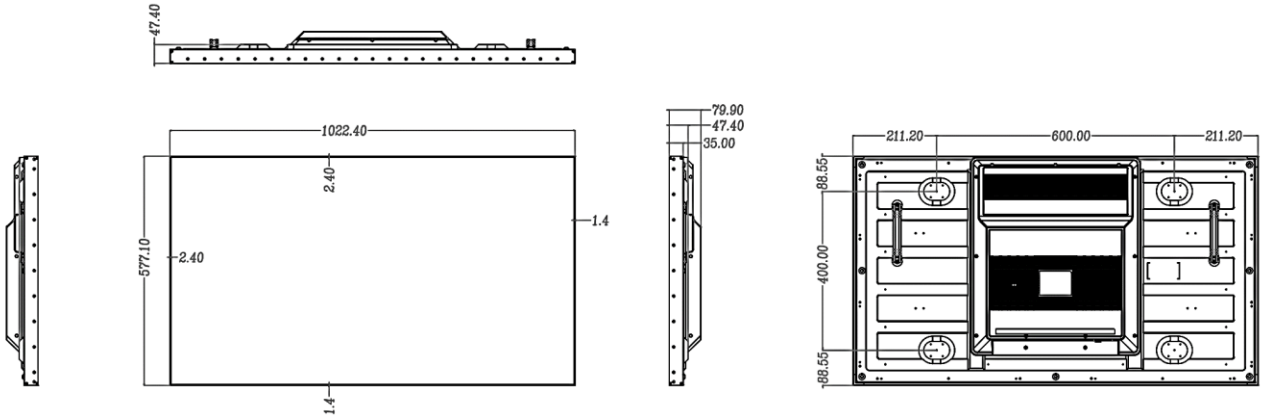

Specification

Display			
Model	BT46L	BT49L	BT55L
Screen Size (Diagonal)	46 inch	49 inch	55 inch
Native Resolution	1920 × 1080		
Aspect Ratio	16: 9		
Brightness	400 cd/m ²		
Contrast	1200:1		
View Angle	178°(H) / 178°(V)		
Display Color	16.7M		
Color Gamut	72%		
Response Time	8ms		
Color	8bit		
Life Time (Light Source)	50,000 hrs		

Interface	
HDMI IN	× 2 (HDMI 2.0)
DP IN	× 2 (DP 1.2)
DP OUT	× 1
RS232	2 (RJ45, In × 1/Out × 1)
IR	1 (Common use with RS232 in)
USB	× 1
Built-In Speaker	-

Power			
Power supply	AC 100~240V 50/60Hz		
Power consumption	110W	130W	150W

Environment	
Operation temperature	0°C~40°C
Operation humidity	20%~80% RH

Physical			
Bezel	3.5 mm		
Body Dimension	1022.4 × 577.1 × 79.9mm	1077.7 × 607.9 × 89.4mm	1213.6 × 684.4 × 89.4mm
Set Weight	11kg	14kg	16.5kg
Package Dimension (2 sets inside)	1160 × 260 × 695mm	1220 × 260 × 730mm	1360 × 260 × 870mm
Package Weight (2 sets inside)	24kg	30kg	39kg
Handle	2		
VESA Mounting	600 × 400		

Specification

Dimension Drawing

BT46L

BT49L

BT55L

Specification

Accessories Lists

No.	Parts	Qty	Specification
1	Power cord	1	1.5m
2	Remote controller	1:4	-
3	IR Receiver	1:4	
4	User manual	1	-