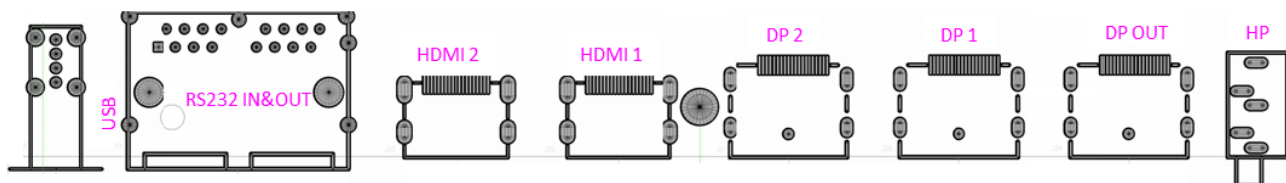

BT**L

46"/49"/55"

3.5mm Bezel FHD 400nits Video Wall Signage

Key Feature

- 3.5mm Slim bezel
- 400nits
- FHD Resolution
- RS232 In&Out Control
- 178° Ultra wide View angle
- VESA Wall Mount Interface
- DP Loop

Specification

Display			
Model	BT46L	BT49L	BT55L
Screen Size (Diagonal)	46 inch	49 inch	55 inch
Native Resolution	1920 × 1080		
Aspect Ratio	16: 9		
Brightness	400 cd/m ²		
Contrast	1200:1		
View Angle	178°(H) / 178°(V)		
Display Color	16.7M		
Color Gamut	72%		
Response Time	8ms		
Color	8bit		
Life Time (Light Source)	50,000 hrs		

Interface	
HDMI IN	× 2 (HDMI 2.0)
DP IN	× 2 (DP 1.2)
DP OUT	× 1
RS232	2 (RJ45, In × 1/Out × 1)
IR	1 (Common use with RS232 in)
USB	× 1
Built-In Speaker	-

Power			
Power supply	AC 100~240V 50/60Hz		
Power consumption	110W	130W	150W

Environment	
Operation temperature	0°C~40°C
Operation humidity	20%~80% RH

Physical			
Bezel	3.5 mm		
Body Dimension	1022.4 × 577.1 × 79.9mm	1077.7 × 607.9 × 89.4mm	1213.6 × 684.4 × 89.4mm
Set Weight	11kg	14kg	16.5kg
Package Dimension (2 sets inside)	1160 × 260 × 695mm	1220 × 260 × 730mm	1360 × 260 × 870mm
Package Weight (2 sets inside)	24kg	30kg	39kg
Handle	2		
VESA Mounting	600 × 400		