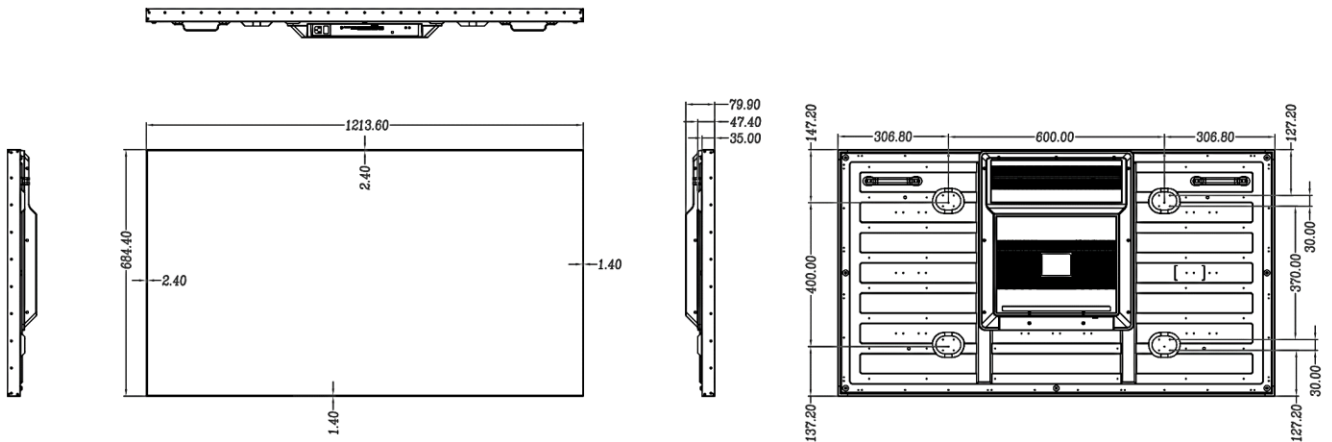

Specification

Display			
Model	BT46L	BT49L	BT55L
Screen Size (Diagonal)	46 inch	49 inch	55 inch
Native Resolution	1920 × 1080		
Aspect Ratio	16: 9		
Brightness	400 cd/m ²		
Contrast	1200:1		
View Angle	178°(H) / 178°(V)		
Display Color	16.7M		
Color Gamut	72%		
Response Time	8ms		
Color	8bit		
Life Time (Light Source)	50,000 hrs		

Environment	
Operation temperature	0°C~40°C
Operation humidity	20%~80% RH

Physical			
Bezel	3.5 mm		
Body Dimension	1022.4 × 577.1 × 79.9mm	1077.7 × 607.9 × 89.4mm	1213.6 × 684.4 × 89.4mm
Set Weight	11kg	14kg	16.5kg
Package Dimension (2 sets inside)	1160 × 260 × 695mm	1220 × 260 × 730mm	1360 × 260 × 870mm
Package Weight (2 sets inside)	24kg	30kg	39kg
Handle	2		
VESA Mounting	600 × 400		

Specification

Dimension Drawing

BT46L

BT49L

BT55L

Specification

Accessories Lists

No.	Parts	Qty	Specification
1	Power cord	1	1.5m
2	Remote controller	1:4	-
3	IR Receiver	1:4	
4	User manual	1	-