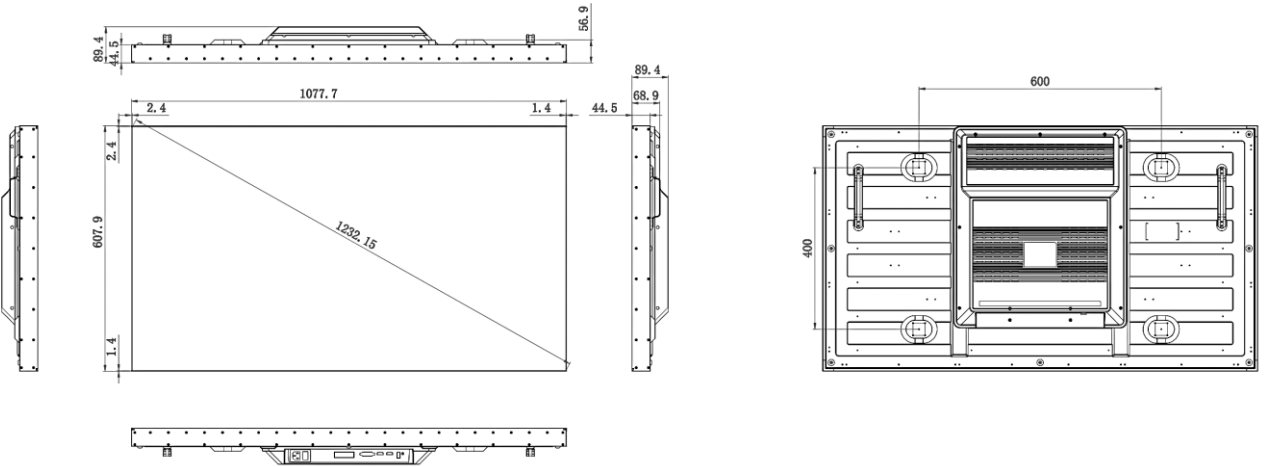

Specification

Display			
Model	BT46L	BT49L	BT55L
Screen Size (Diagonal)	46 inch	49 inch	55 inch
Native Resolution	1920 × 1080		
Aspect Ratio	16: 9		
Brightness	400 cd/m ²		
Contrast	1200:1		
View Angle	178°(H) / 178°(V)		
Display Color	16.7M		
Color Gamut	72%		
Response Time	8ms		
Color	8bit		
Life Time (Light Source)	50,000 hrs		

Environment	
Operation temperature	0°C~40°C
Operation humidity	20%~80% RH

Physical			
Bezel	3.5 mm		
Body Dimension	1022.4 × 577.1 × 79.9mm	1077.7 × 607.9 × 89.4mm	1213.6 × 684.4 × 89.4mm
Set Weight	11kg	14kg	16.5kg
Package Dimension (2 sets inside)	1160 × 260 × 695mm	1220 × 260 × 730mm	1360 × 260 × 870mm
Package Weight (2 sets inside)	24kg	30kg	39kg
Handle	2		
VESA Mounting	600 × 400		

Specification

Dimension Drawing

BT46L

BT49L

BT55L

Specification

Accessories Lists

No.	Parts	Qty	Specification
1	Power cord	1	1.5m
2	Remote controller	1:4	-
3	IR Receiver	1:4	
4	User manual	1	-