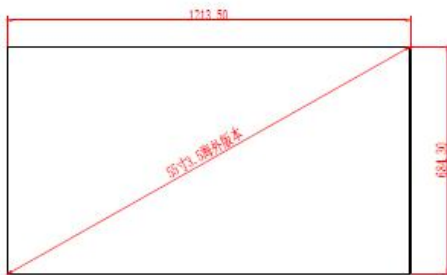

Display

Model	VE55H-A
Screen Size (Diagonal)	55 inch
LCD Tech.	ADS
Native Resolution	1920 × 1080
Aspect Ratio	16: 9
Brightness	700 cd/m ²
Contrast	1200:1
View Angle	178°(H) / 178°(V)
Display Color	16.7M
Color Gamut	72%
Response Time	8ms
Life Time (Light Source)	50,000 Hrs

Environment

Operation temperature	0°C~50°C
Operation humidity	20%~80% RH

Specification

Physical

Bezel	3.5 mm
Body Dimension	1213.5 (W) × 684.3 (H) × 94.4 (D) mm
Set Weight	30 Kg
Package Dimension (2 sets inside)	1310 (W) × 330 (H) × 800 (D) mm
Package Weight (2 sets inside)	73 Kg
Handle	2
VESA Mounting	400 × 400

Dimension Drawing

Product Image