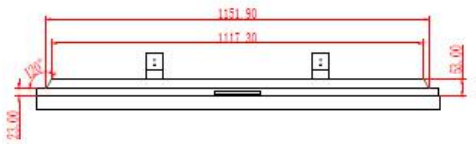

Environment

Operation temperature	0°C~50°C
Operation humidity	20%~80% RH

Specification

Physical

Bezel	3.5 mm
Body Dimension	1213.5 (W) × 684.3 (H) × 94.4 (D) mm
Set Weight	30 Kg
Package Dimension (2 sets inside)	1310 (W) × 330 (H) × 800 (D) mm
Package Weight (2 sets inside)	73 Kg
Handle	2
VESA Mounting	400 × 400

Dimension Drawing

Product Image