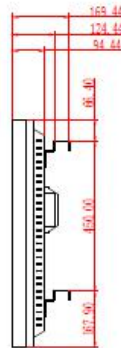

Display

Model	VE55H-A
Screen Size (Diagonal)	55 inch
LCD Tech.	ADS
Native Resolution	1920 × 1080
Aspect Ratio	16: 9
Brightness	700 cd/m ²
Contrast	1200:1
View Angle	178°(H) / 178°(V)
Display Color	16.7M
Color Gamut	72%
Response Time	8ms
Life Time (Light Source)	50,000 Hrs

Interface

VGA	1(In)
DVI-D	1(In)
HDMI	2(In, 4K × 1/MHL × 1, v2.0)
DP	2 (In&Out, v1.1)
RS232	2 (RJ45, In × 1/Out × 1)
IR	1 (Common use with RS232 in)
USB	-
Built-In Speaker	-

Power

Power supply	AC 100~240V 50/60Hz
Power consumption	≤ 194W

Environment

Operation temperature	0°C~50°C
Operation humidity	20%~80% RH

Specification

Physical

Bezel	3.5 mm
Body Dimension	1213.5 (W) × 684.3 (H) × 94.4 (D) mm
Set Weight	30 Kg
Package Dimension (2 sets inside)	1310 (W) × 330 (H) × 800 (D) mm
Package Weight (2 sets inside)	73 Kg
Handle	2
VESA Mounting	400 × 400

Dimension Drawing

Product Image