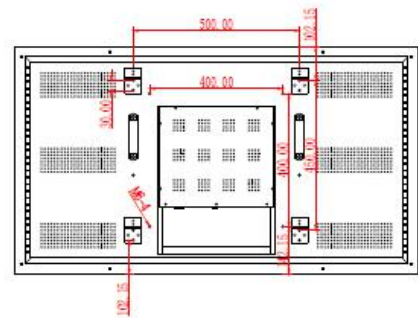

Environment

Operation temperature	0°C~50°C
Operation humidity	20%~80% RH

Specification

Physical

Bezel	3.5 mm
Body Dimension	1213.5 (W) × 684.3 (H) × 94.4 (D) mm
Set Weight	30 Kg
Package Dimension (2 sets inside)	1310 (W) × 330 (H) × 800 (D) mm
Package Weight (2 sets inside)	73 Kg
Handle	2
VESA Mounting	400 × 400

Dimension Drawing

Product Image