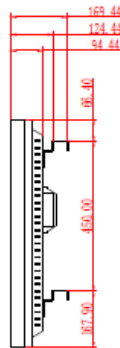

Display

Model	VE55L-A
Screen Size (Diagonal)	55 inch
LCD Tech.	ADS
Native Resolution	1920 × 1080
Aspect Ratio	16: 9
Brightness	500 cd/m ²
Contrast	1200:1
View Angle	178°(H) / 178°(V)
Display Color	16.7M
Color Gamut	72%
Response Time	8ms
Life Time (Light Source)	50,000 Hrs

Interface

VGA	1(In)
DVI-D	1(In)
HDMI	2(In, 4K × 1/MHL × 1, v2.0)
DP	2 (In&Out, v1.1)
RS232	2 (RJ45, In × 1/Out × 1)
IR	1 (Common use with RS232 in)
USB	-
Built-In Speaker	-

Power

Power supply	AC 100~240V 50/60Hz
Power consumption	≤ 171W

Environment

Operation temperature	0°C~50°C
Operation humidity	20%~80% RH

Specification

Physical

Bezel	3.5 mm
Body Dimension	1213.5 (W) × 684.3 (H) × 94.4 (D) mm
Set Weight	29 Kg
Package Dimension (2 sets inside)	1310 (W) × 330 (H) × 800 (D) mm
Package Weight (2 sets inside)	69 Kg
Handle	2
VESA Mounting	400 × 400

Dimension Drawing

Product Image