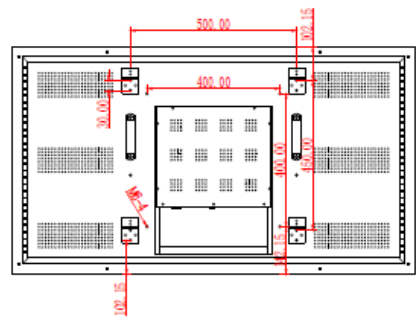

Environment

Operation temperature	0°C~50°C
Operation humidity	20%~80% RH

Specification

Physical

Bezel	3.5 mm
Body Dimension	1213.5 (W) × 684.3 (H) × 94.4 (D) mm
Set Weight	29 Kg
Package Dimension (2 sets inside)	1310 (W) × 330 (H) × 800 (D) mm
Package Weight (2 sets inside)	69 Kg
Handle	2
VESA Mounting	400 × 400

Dimension Drawing

Product Image