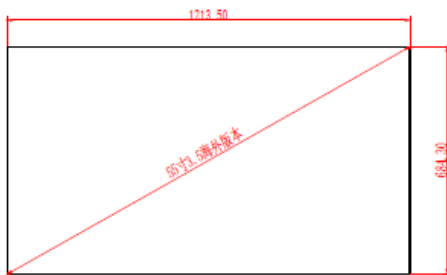

Display

Model	VE55L-A
Screen Size (Diagonal)	55 inch
LCD Tech.	ADS
Native Resolution	1920 × 1080
Aspect Ratio	16: 9
Brightness	500 cd/m ²
Contrast	1200:1
View Angle	178°(H) / 178°(V)
Display Color	16.7M
Color Gamut	72%
Response Time	8ms
Life Time (Light Source)	50,000 Hrs

Environment

Operation temperature	0°C~50°C
Operation humidity	20%~80% RH

Specification

Physical

Bezel	3.5 mm
Body Dimension	1213.5 (W) × 684.3 (H) × 94.4 (D) mm
Set Weight	29 Kg
Package Dimension (2 sets inside)	1310 (W) × 330 (H) × 800 (D) mm
Package Weight (2 sets inside)	69 Kg
Handle	2
VESA Mounting	400 × 400

Dimension Drawing

Product Image