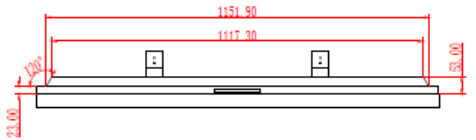

Environment

Operation temperature	0°C~50°C
Operation humidity	20%~80% RH

Specification

Physical

Bezel	3.5 mm
Body Dimension	1213.5 (W) × 684.3 (H) × 94.4 (D) mm
Set Weight	29 Kg
Package Dimension (2 sets inside)	1310 (W) × 330 (H) × 800 (D) mm
Package Weight (2 sets inside)	69 Kg
Handle	2
VESA Mounting	400 × 400

Dimension Drawing

Product Image