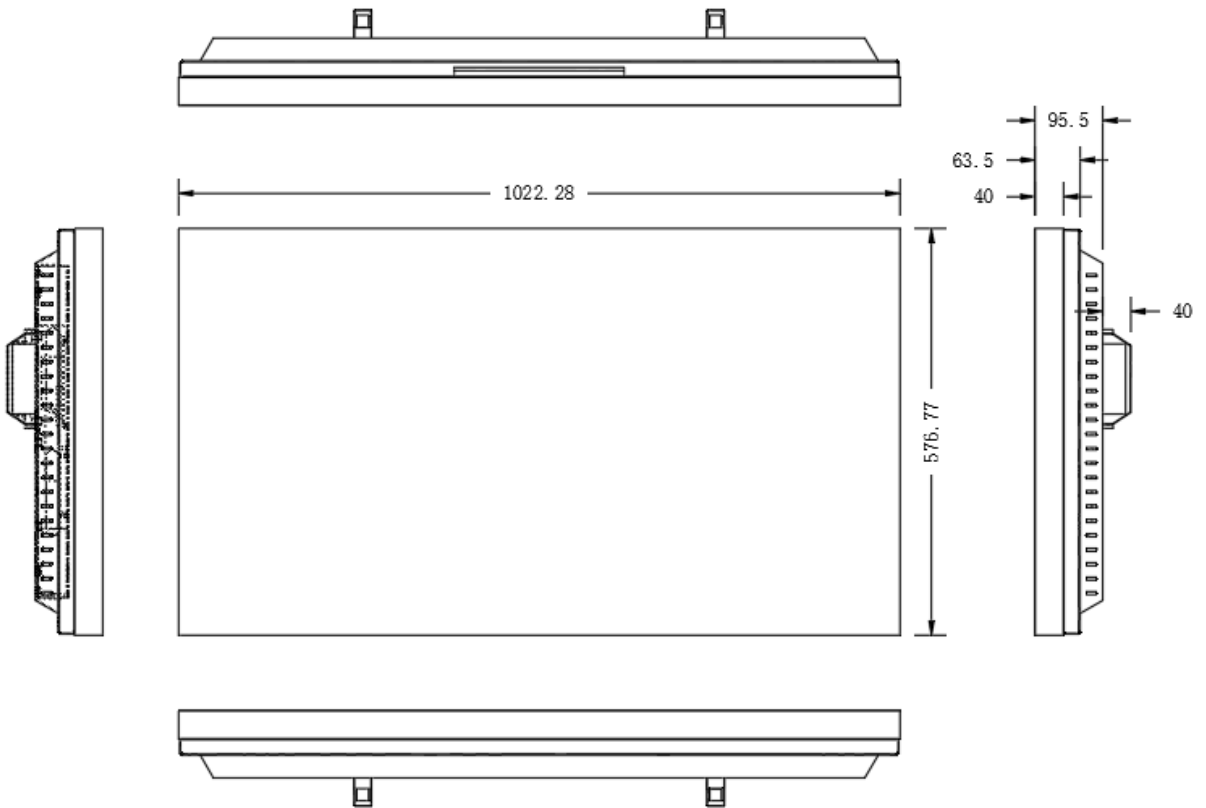

Environment

Operation temperature	0°C~50°C
Operation humidity	20%~80% RH

Specification

Physical

Bezel	3.5 mm
Body Dimension	1022.28 (W) × 576.77 (H) × 95.5 (D) mm
Set Weight	20 Kg
Package Dimension (2 sets inside)	1160 (W) × 740 (H) × 380 (D) mm
Package Weight (2 sets inside)	53 Kg
Handle	2
VESA Mounting	400 × 400

Dimension Drawing

Specification

Product Image