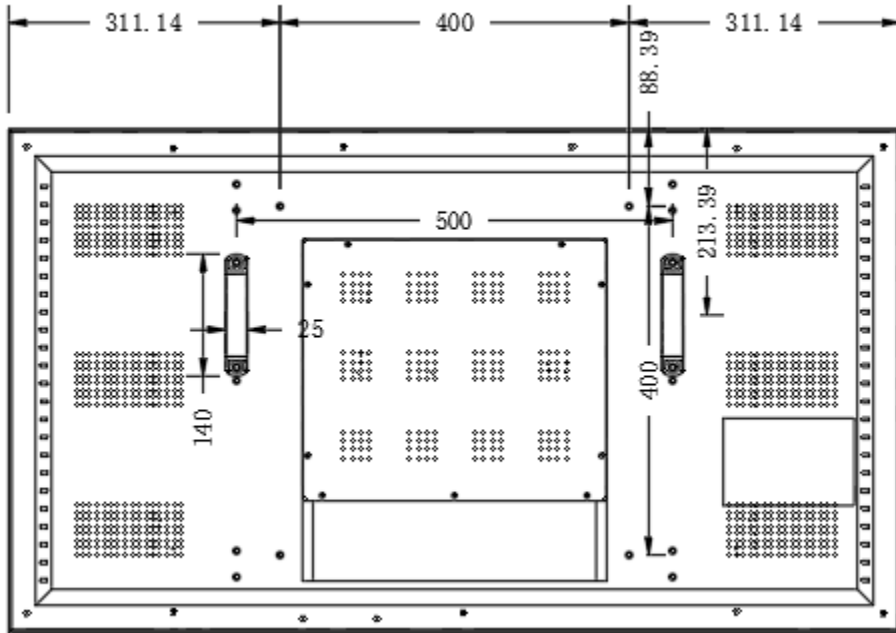

Environment

Operation temperature	0°C~50°C
Operation humidity	20%~80% RH

Specification

Physical

Bezel	3.5 mm
Body Dimension	1022.28 (W) × 576.77 (H) × 95.5 (D) mm
Set Weight	20 Kg
Package Dimension (2 sets inside)	1160 (W) × 740 (H) × 380 (D) mm
Package Weight (2 sets inside)	53 Kg
Handle	2
VESA Mounting	400 × 400

Dimension Drawing

Specification

Product Image