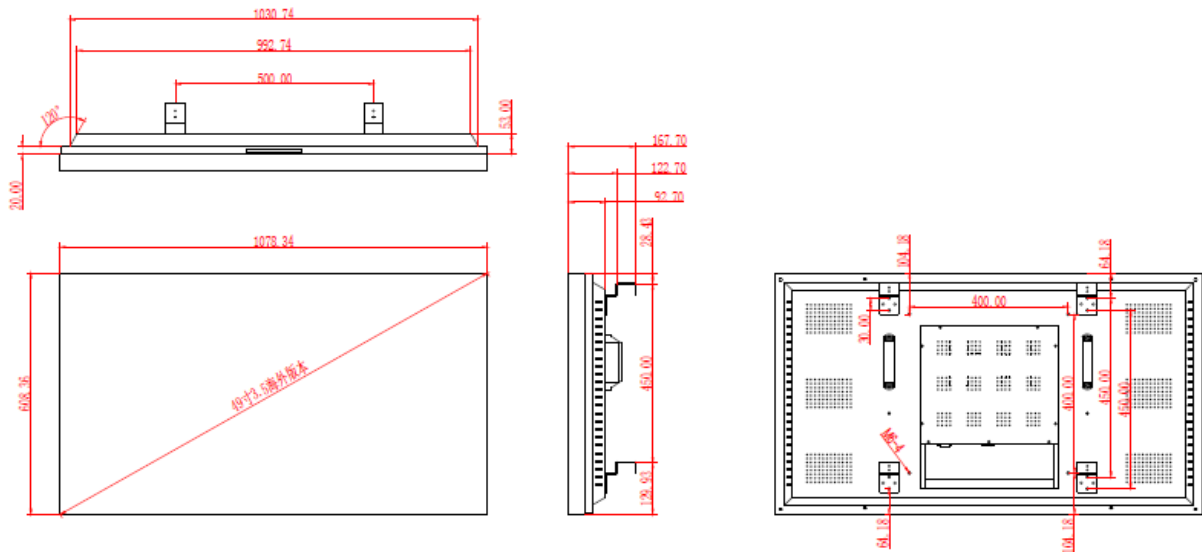

Environment

Operation temperature	0°C~50°C
Operation humidity	20%~80% RH

Specification

Physical

Bezel	3.5 mm
Body Dimension	1078.34 (W) × 608.36 (H) × 92.7 (D) mm
Set Weight	23 Kg
Package Dimension (2 sets inside)	1170 (W) × 330 (H) × 715 (D) mm
Package Weight (2 sets inside)	58 Kg
Handle	2
VESA Mounting	400 × 400

Dimension Drawing

Product Image